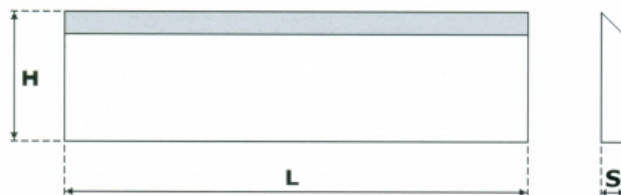

COLTELLI PIALLA HSS 6% W-18% W - HM H35
DESCRIZIONE

 COLTELLO PIALLA HSS 6%W -
HSS18%W H35

INFORMAZIONI TECNICHE

COLTELLO PIALLA HSS 6%W - HSS18%W H35

COD. ARTICOLO	L	H	S	HSS 6%W
RR.T1 --- 6%W --- 18%W	300	35	3	-
RR.T2 --- 6%W --- 18%W	310	35	3	X
RR.T3 --- 6%W --- 18%W	350	35	3	X
RR.T4 --- 6%W --- 18%W	400	35	3	X
RR.T5 --- 6%W --- 18%W	410	35	3	X
RR.T6 --- 6%W --- 18%W	430	35	3	-
RR.T7 --- 6%W --- 18%W	450	35	3	X
RR.T8 --- 6%W --- 18%W	500	35	3	X
RR.T9 --- 6%W --- 18%W	510	35	3	X
RR.T10 --- 6%W --- 18%W	520	35	3	X
RR.T11 --- 6%W --- 18%W	530	35	3	X
RR.T12 --- 6%W --- 18%W	550	35	3	X
RR.T13 --- 6%W --- 18%W	600	35	3	X
RR.T14 --- 6%W --- 18%W	610	35	3	X
RR.T15 --- 6%W --- 18%W	630	35	3	X
RR.T16 --- 6%W --- 18%W	630	35	3	X
RR.T17 --- 6%W --- 18%W	710	35	3	-
RR.T18 --- 6%W --- 18%W	810	35	3	X
RR.T19 --- 6%W --- 18%W	820	35	3	X
RR.T20 --- 6%W --- 18%W	1050	35	3	X