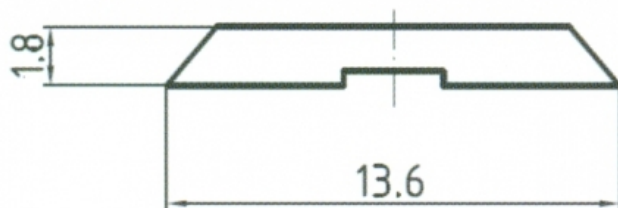

COLTELLI SISTEMA BULLDOZER

DESCRIZIONE

COLTELLO BULLDOZER HM

INFORMAZIONI TECNICHE

COLTELLO BULLDOZER HM

COD. ARTICOLO	L	H
RR.E1 --- HM	60	13,6
RR.E2 --- HM	70	13,6
RR.E3 --- HM	80	13,6
RR.E4 --- HM	100	13,6
RR.E5 --- HM	110	13,6
RR.E6 --- HM	120	13,6
RR.E7 --- HM	130	13,6
RR.E8 --- HM	140	13,6
RR.E9 --- HM	150	13,6
RR.E10 --- HM	160	13,6
RR.E11 --- HM	180	13,6
RR.E12 --- HM	190	13,6
RR.E13 --- HM	200	13,6
RR.E14 --- HM	220	13,6
RR.E15 --- HM	230	13,6
RR.E16 --- HM	240	13,6
RR.E17 --- HM	250	13,6
RR.E18 --- HM	260	13,6